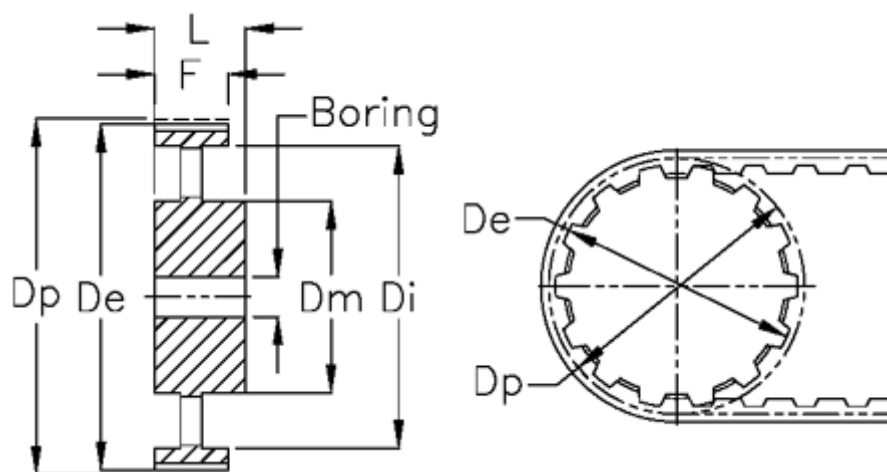

Data Sheet

Article number: 604145144040

Description: Timing belt pulley with hub
HTD 144 14M 40

Measures

Bore	= 28	Type	= 14M
De	= 638.92	Weight	= 35
Di	= 600	Width	= 40
Dm	= 135		
Dp	= 641.71		
F	= 54		
L	= 69		
Tooth number	= 144		